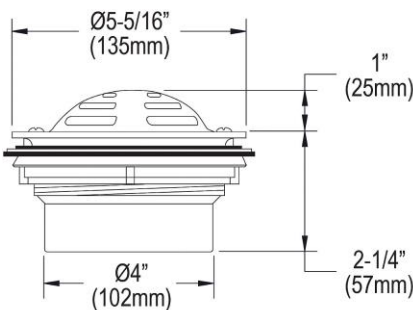

PART: _____ QTY: _____
PROJECT: _____
CONTACT: _____
DATE: _____
NOTES: _____
APPROVAL: _____

In keeping with our policy of continuing product improvement, Elkay reserves the right to change product specifications without notice. Please visit elkay.com for the most current version of Elkay product specification sheets. This specification describes an Elkay product with design, quality, and functional benefits to the user. When making a comparison of other producers' offerings, be certain these features are not overlooked.