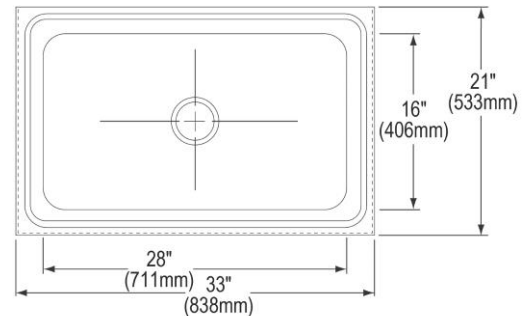

Included with Product: EFS3321 sink,
one LK43 drain

AMERICAN PRIDE. A LIFETIME TRADITION.
Like your family, the Elkay family has values and traditions that endure. For almost a century, Elkay has been a family-owned and operated company, providing thousands of jobs that support our families and communities.

Product Compliance: ASME A112.19.3/CSA B45.4
Buy American Act
Accessory: ASME A112.18.2/CSA B125.2

[Clean and Care Manual (PDF)](#)
[Installation Instructions (PDF)](#)
[Warranty (PDF)](#)